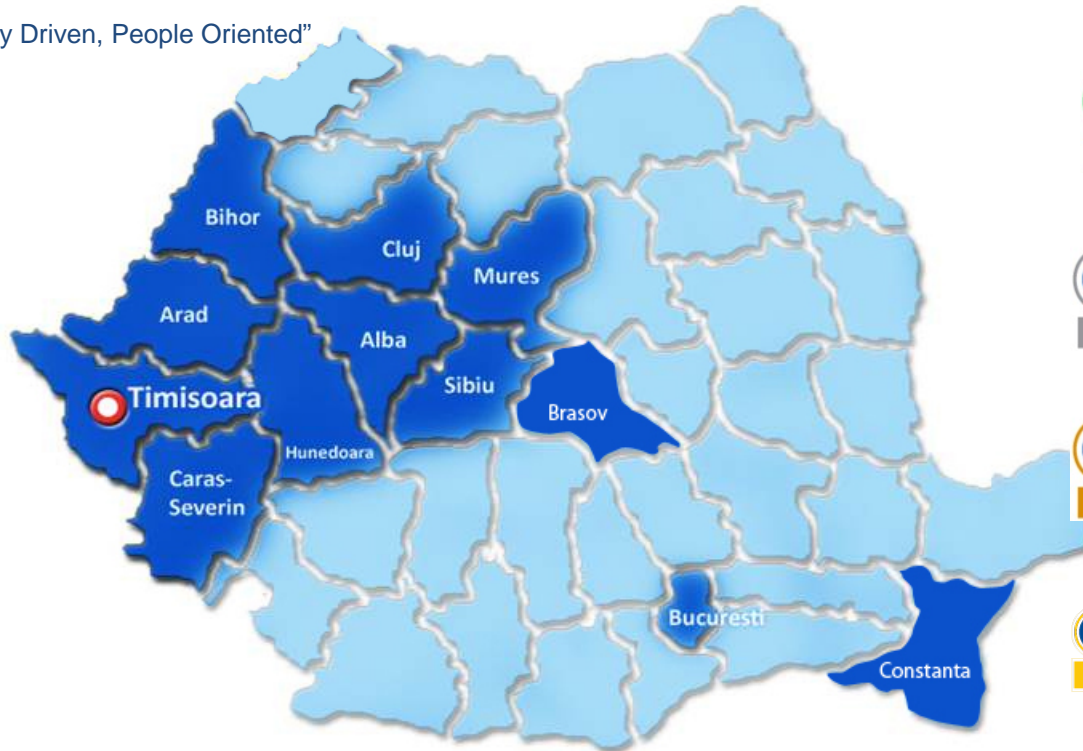

ETA2U

"Technology Driven, People Oriented"

eta-2u
COMPUTER

eta-2u
IT SERVICE

eta-2u
INFRASTRUCTURE

eta-2u
IMAGE & PRINT

eta-2u
INFOTIM - TRAINING CENTER

Company Headquarter is based in Timisoara, Timis county

208 skilled and certified people, covering entire IT spectrum of products, services and technologies, 20MEUR (2011 revenue)

Eta2U is the biggest High Performance Computing integrator for R&D in Romania, delivering more than 50% of total computational power available in Romania – on several technologies: IBM BlueGene/P, Intel and GPU HPC Clusters.