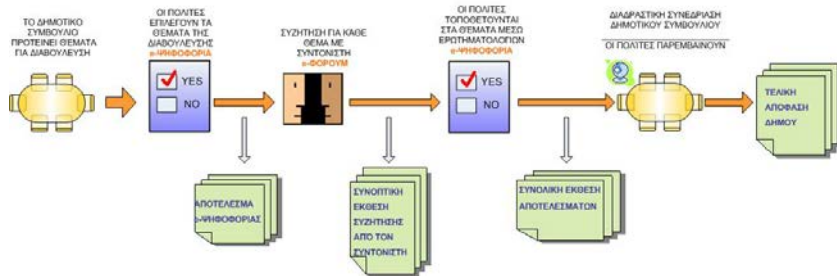

Η ΔΙΑΒΟΥΛΕΥΣΗ ΜΕ ΜΙΑ ΜΑΤΙΑ