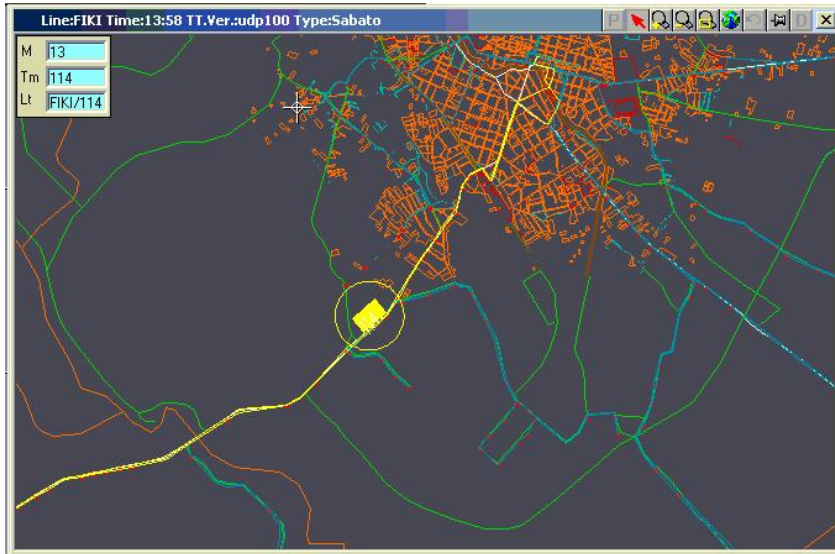

E-Trikala Profile – Networking

WiFi free municipal network
(38 nodes)

35 km of fiber network

E-Trikala Profile – Mobility

Intelligent Transportation

MobiPark system

E-Trikala Profile – Services

Municipal G.I.S.