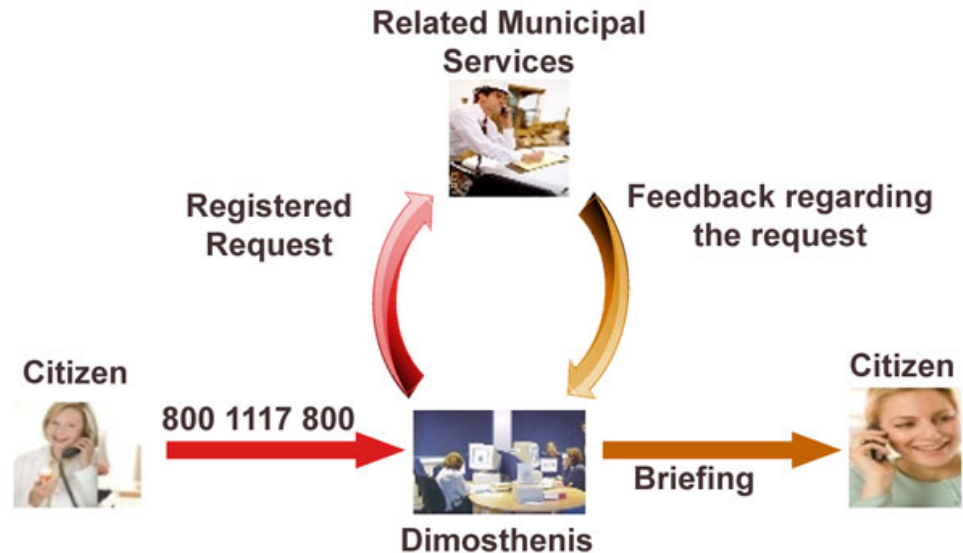

E-Trikala Profile – EU Best Practices

e-Participation tool
(e-Dialogos)

Η ΔΙΑΒΟΥΛΕΥΣΗ ΜΕ ΜΙΑ ΜΑΤΙΑ

Complaint integrated system for citizens (Dimosthenes)

Flow Of Operation

E-Trikala Profile – EU Projects since 2008