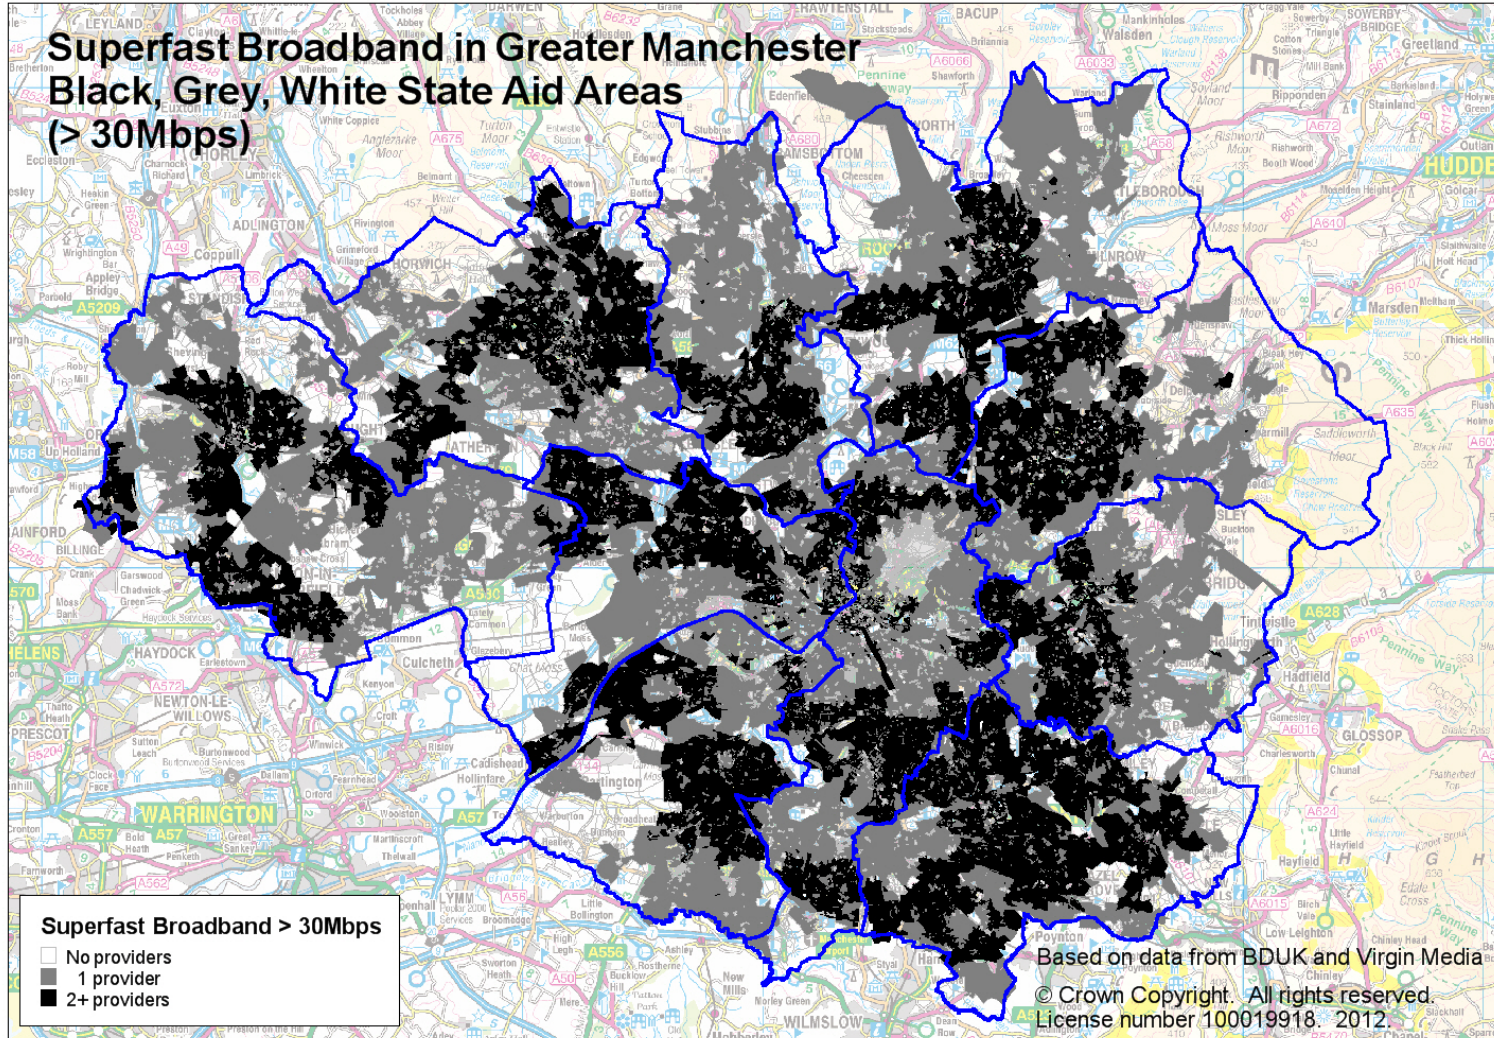

new economy

Greater Manchester Broadband Project

SABER kick-off meeting, Brussels, 9 November 2012

Dr Alexander Roy

Head of Research, New Economy

**new
economy**

Growth and Prosperity for Manchester

T: +44 (0)161 236 7222

F: +44 (0)161 245 4835

www.neweconomymanchester.com

AGMA
ASSOCIATION OF
GREATER MANCHESTER
AUTHORITIES

Superfast Broadband in Greater Manchester Black, Grey, White State Aid Areas (> 30Mbps)

ind